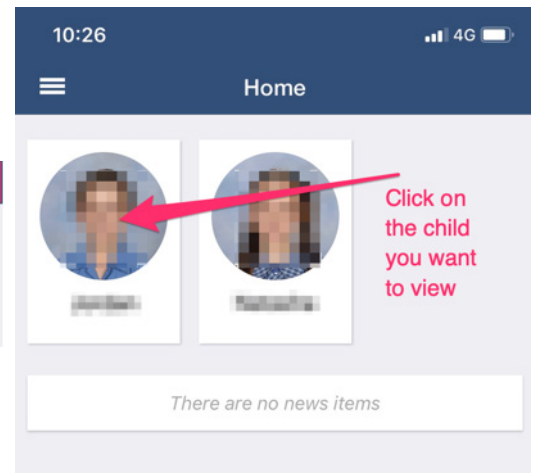

St John's Catholic Primary School

Compass Parent Portal

*Encountering Christ through a love of learning,
love of others and service to all*

Viewing Student Reports on Compass App

It is important that you keep your Compass App up-to-date.

01

- App available from the Apple App Store or Google Store (Compass Education)
- Login with your username & password

02

- Home Screen
- Tap on your child's photo
 - Tap on Reports

03

- Reports
- Tap on the current Semester report
 - The report will be downloaded to your device.