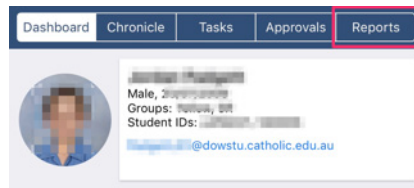

St John's Catholic Primary School

Compass Parent Portal

*Encountering Christ through a love of learning,
love of others and service to all*

Viewing Student Reports on Compass App

It is important that you keep your Compass App up-to-date.

01

1. App available from the Apple App Store or Google Store (Compass Education)
2. Login with your username & password

02

1. Home Screen
2. Tap on your child's photo
   - Tap on Reports