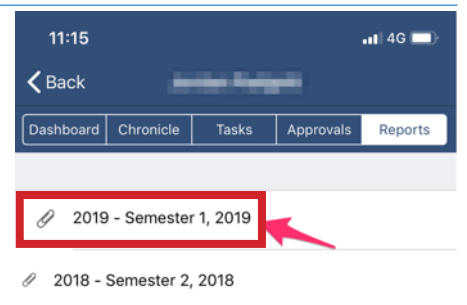

01

- App available from the Apple App Store or Google Store (Compass Education)
- Login with your username & password

02

- Home Screen
- Tap on your child's photo
 - Tap on Reports

03

- Reports
- Tap on the current Semester report
 - The report will be downloaded to your device.